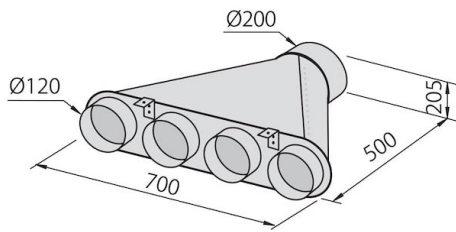

Hood Sunset

Hoods

Code: 2446 090

DETAILS

Material Stainless steel + glass

Texture Brushed in line

Chimney height Aspiring mode: 575-995 mm / filtering mode: 645-1065 mm

Energy class A

TECHNICAL DATA

OPTIONAL ACCESSORIES

Carbon filter
9700 517

Collector for 2 pipes
2523 000

Collector for 3 pipes
2524 000

Collector for 4 pipes
2525 000

Flexible silencing canalization
9700 602

Flexible silencing canalization
9700 603