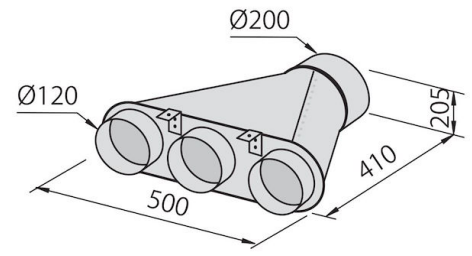

Hood Sunset

Hoods

Code: 2446 090

DETAILS

Material Stainless steel + glass

Texture Brushed in line

Chimney height Aspiring mode: 575-995 mm / filtering mode: 645-1065 mm

Energy class A

TECHNICAL DATA

OPTIONAL ACCESSORIES

Carbon filter
9700 517

Collector for 2 pipes
2523 000

Collector for 3 pipes
2524 000

Collector for 4 pipes
2525 000

Flexible silencing canalization
9700 602

Flexible silencing canalization
9700 603