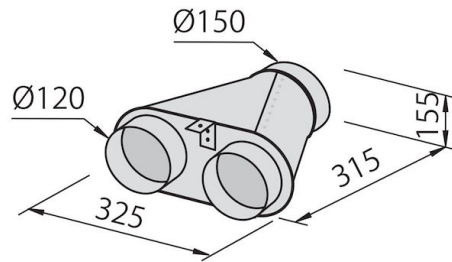

Collector for 2 pipes
2523 000